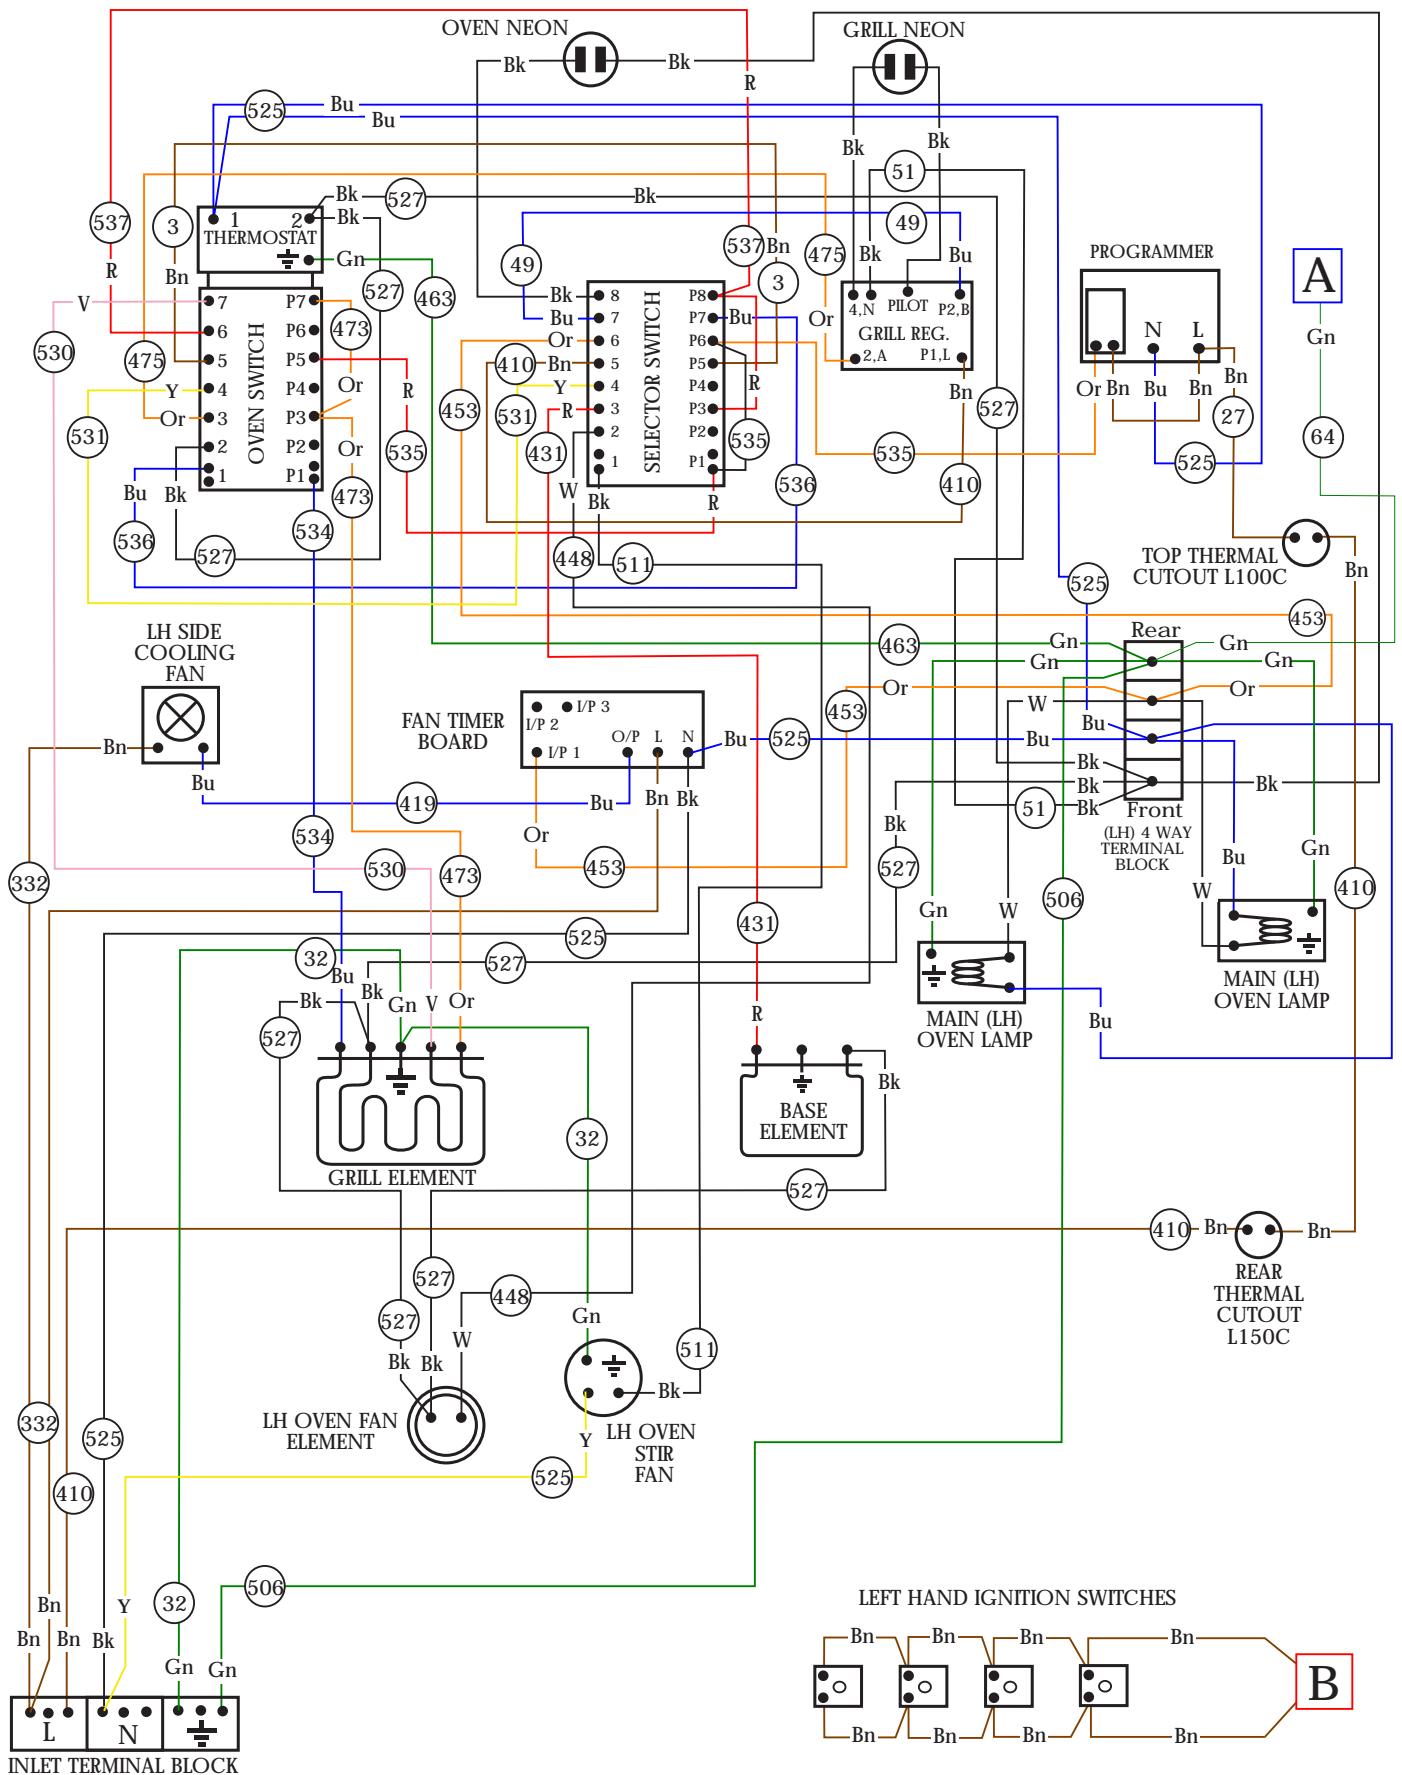

Wiring colour code: Bk-Black, Bn-Brown, Bu-Blue, Gn-Green, Or-Orange, R-Red, W-White, Y-Yellow, Gy-Grey, V-Violet

Wiring colour code: Bk-Black, Bn-Brown, Bu-Blue, Gn-Green, Or-Orange, R-Red, W-White, Y-Yellow, Gy-Grey, V-Violet